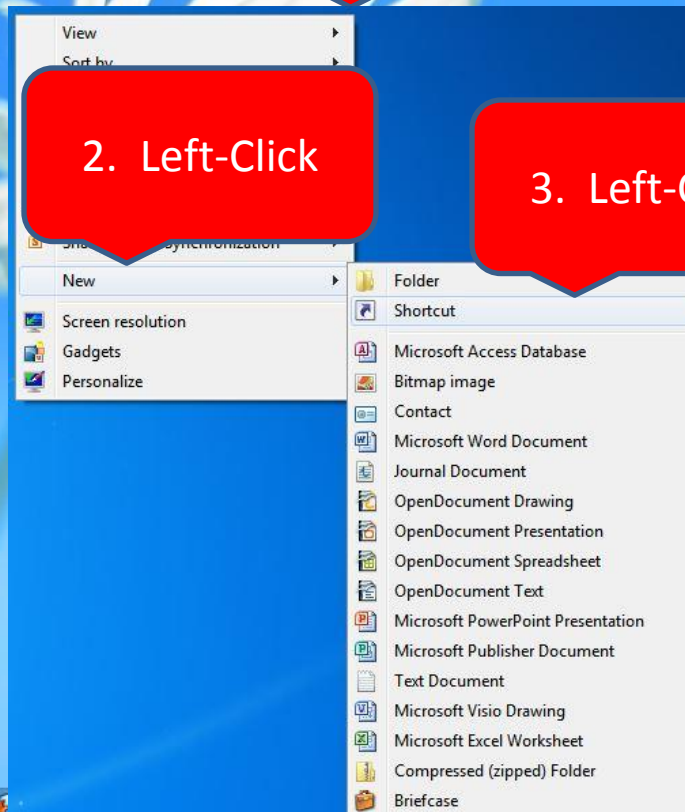

Settings

Start

Tiles

Help

A screenshot of the Windows Settings application. The 'Power' option is highlighted with a red box. The menu includes: Sleep, Shut down, Restart, and Power. Other settings like Network, Inavailable, Notifications, and Keyboard are visible in the background.

Change PC settings

Desktop shortcuts: SHUTDOWN & RESTART

Desktop: Create a SHORTCUT

1. Right-Click

2. Left-Click

3. Left-Click

Commands: Shutdown & Restart

System **SHUTDOWN**