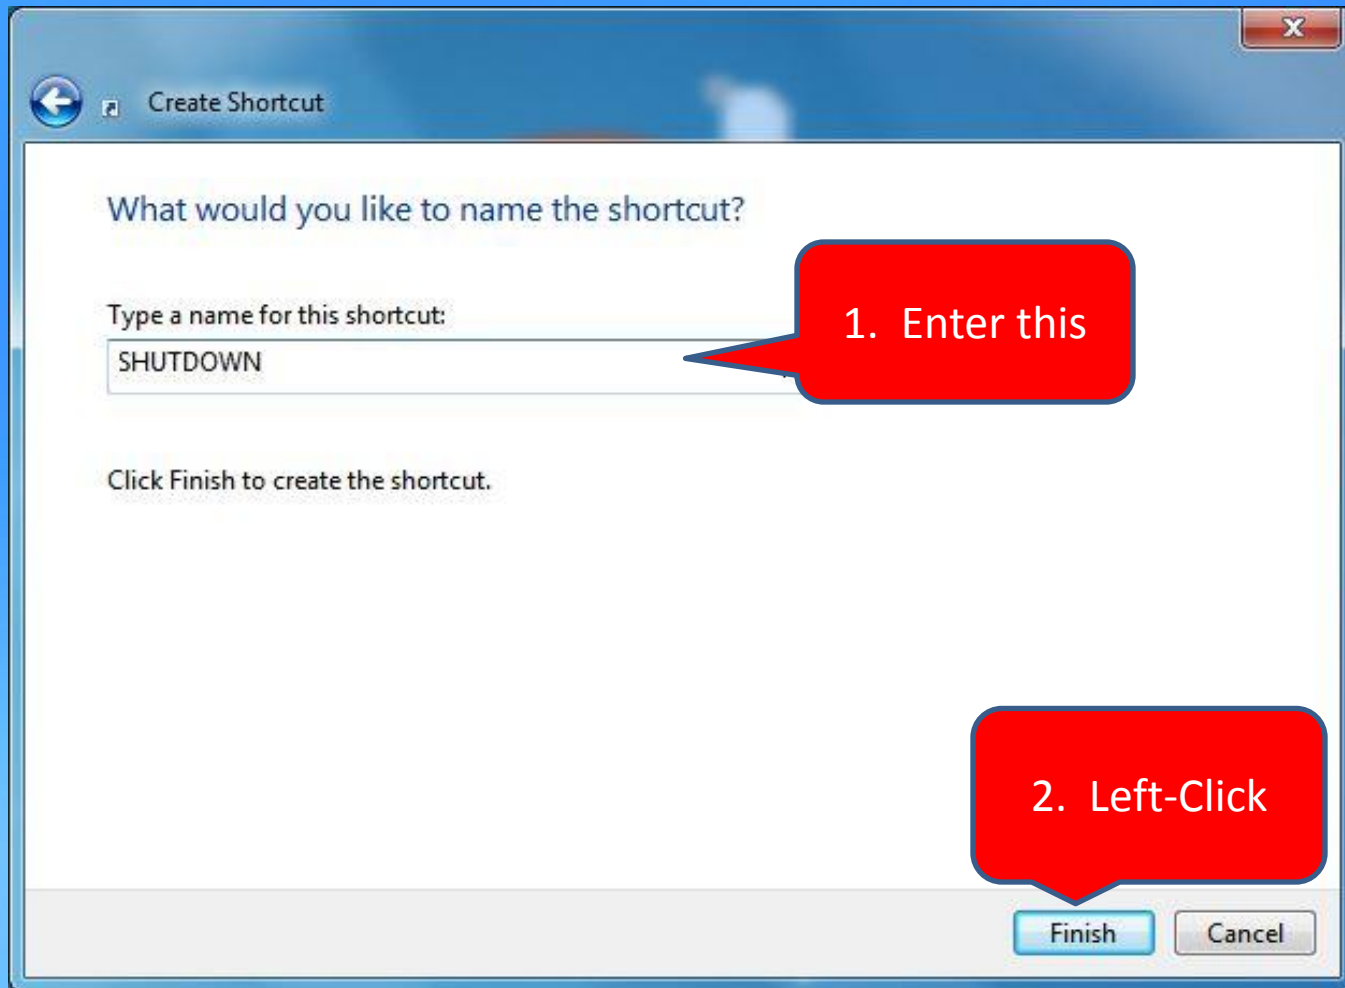

SHUTDOWN /S /T 003

System **RESTART**

SHUTDOWN /R /T 003

Desktop: Create a SHUTDOWN shortcut

Desktop: Create a SHORTCUT

Desktop shortcut: Change icon

Desktop shortcut : Change icon

The image shows a Windows 8 desktop with a blue background. A desktop shortcut named 'SHUTDOWN' is visible. A red callout box with the number '1' and an arrow points to the shortcut, with the text '1. Right-Click, select PROPERTIES'. Below the desktop, the 'Change Icon' dialog box is open. A red callout box with the number '2' and an arrow points to the 'Change Icon...' button in the 'SHUTDOWN' properties window. Another red callout box with the number '3' and an arrow points to a red power button icon in the 'Change Icon' dialog's list. A red callout box with the number '4' and an arrow points to the 'OK' button in the 'Change Icon' dialog. A red callout box with the number '5' and an arrow points to the 'Apply' button in the 'SHUTDOWN' properties window. A final red callout box with the number '6' and an arrow points to the 'OK' button in the 'SHUTDOWN' properties window.