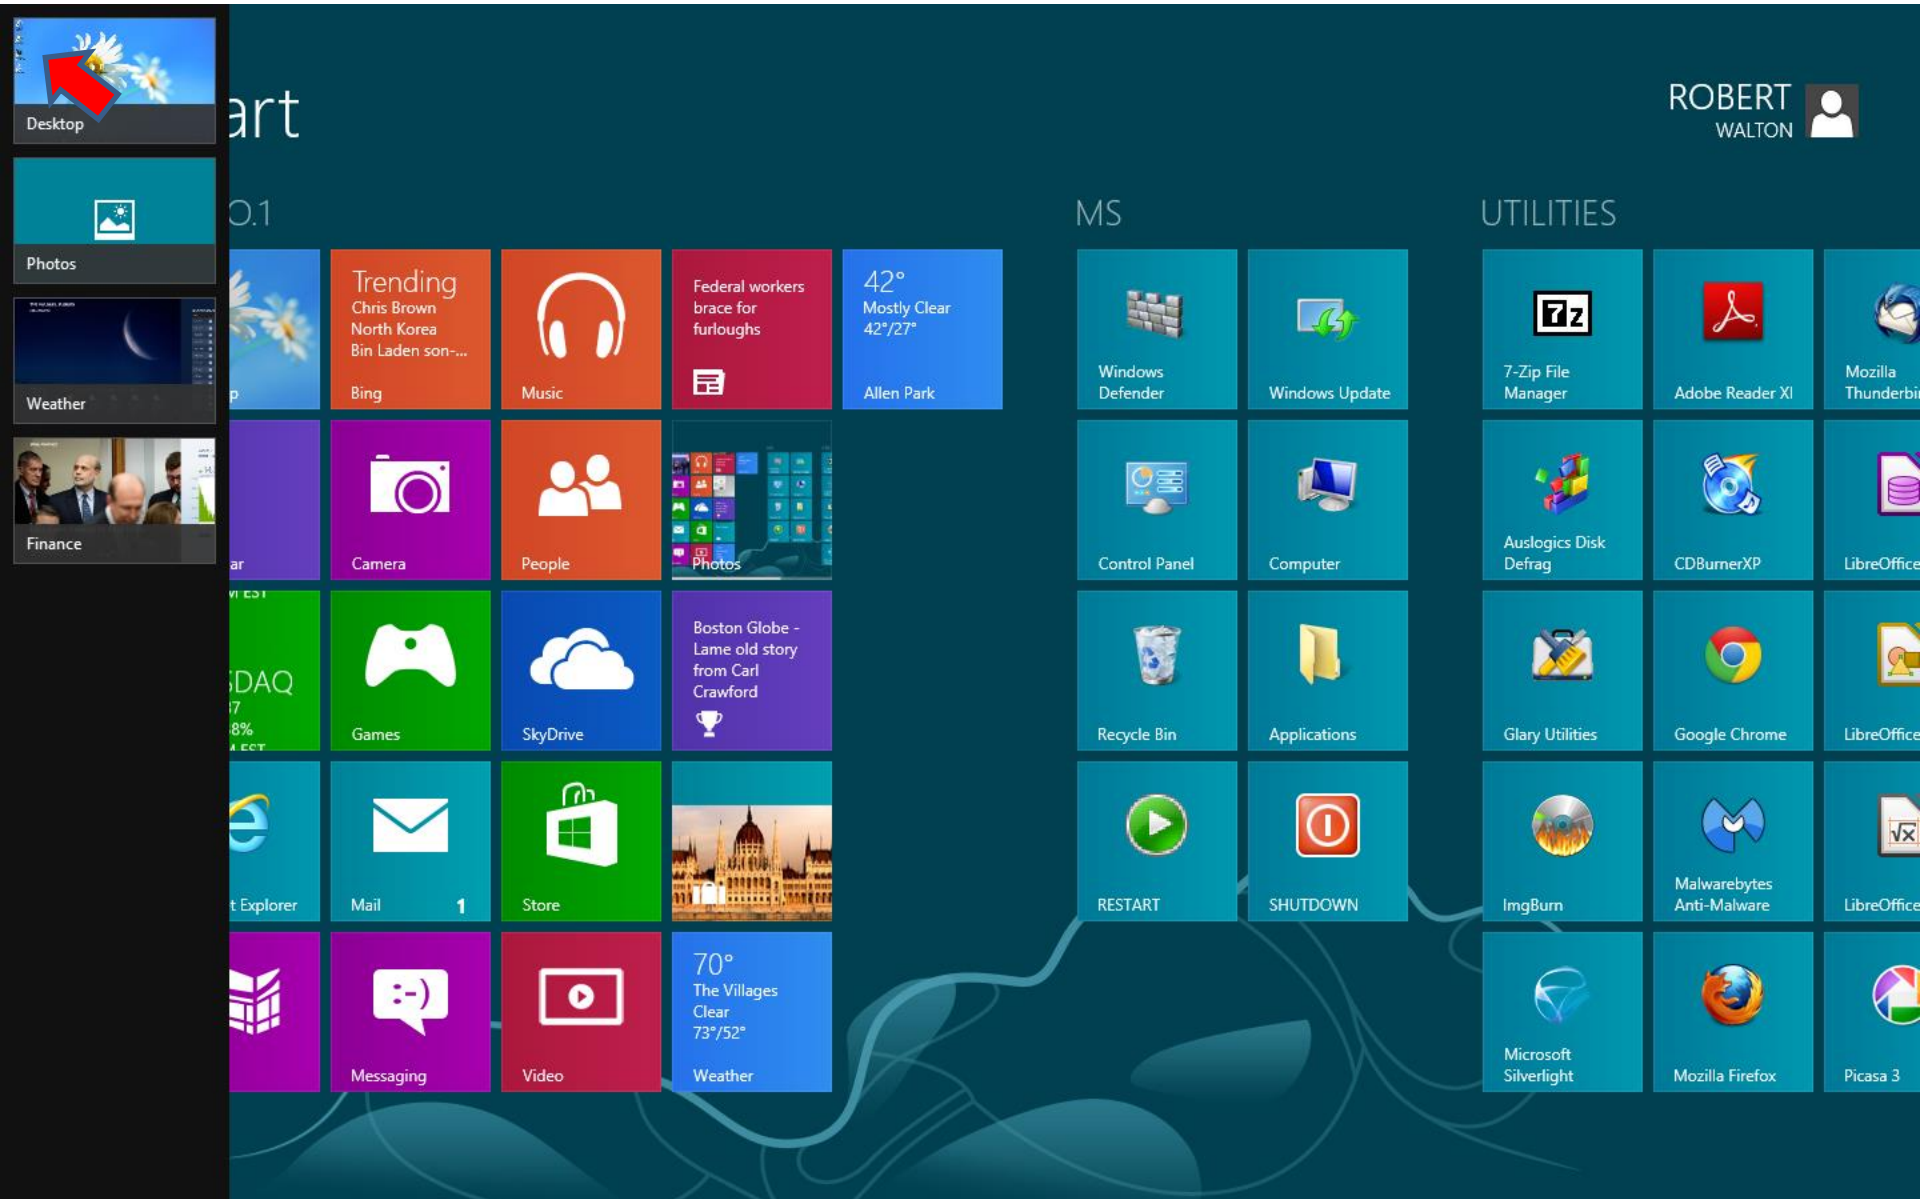

Always Available system tray icons:

- Network
- 13
- Unavailable
- Notifications
- Power
- Keyboard

Change PC settings

Charms Bar Items: SETTINGS

Charms Bar Items: SETTINGS

Where ever you open the Settings Charm you will notice that the bottom half never changes, these are system wide settings and give you access to:

Network - where you can configure your internet connection

Volume - Where you can adjust the master volume between 0 and 100 percent

Brightness - Letting you adjust the brightness of your screen

Notifications - Giving you the option to suspend notifications for different periods of time

Power - Allowing you to shut down your computer/tablet

Keyboard - Lets you change your keyboard language.

Left-side, Upper or Lower corner = Open apps

Hot-Key: Win + Tab = Open Apps

Hot-Key: Win + X = PowerUser Menu