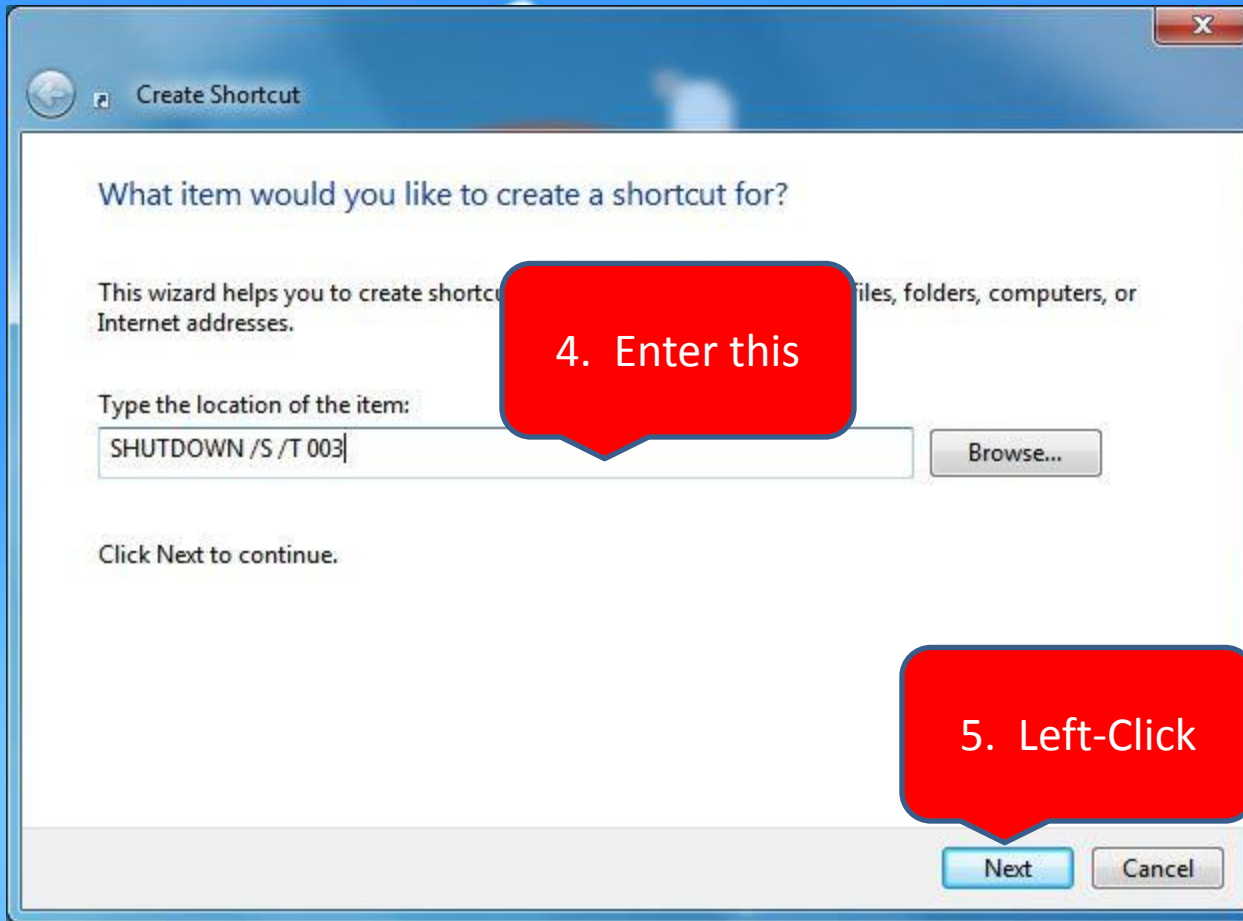

Desktop: Create a SHUTDOWN shortcut