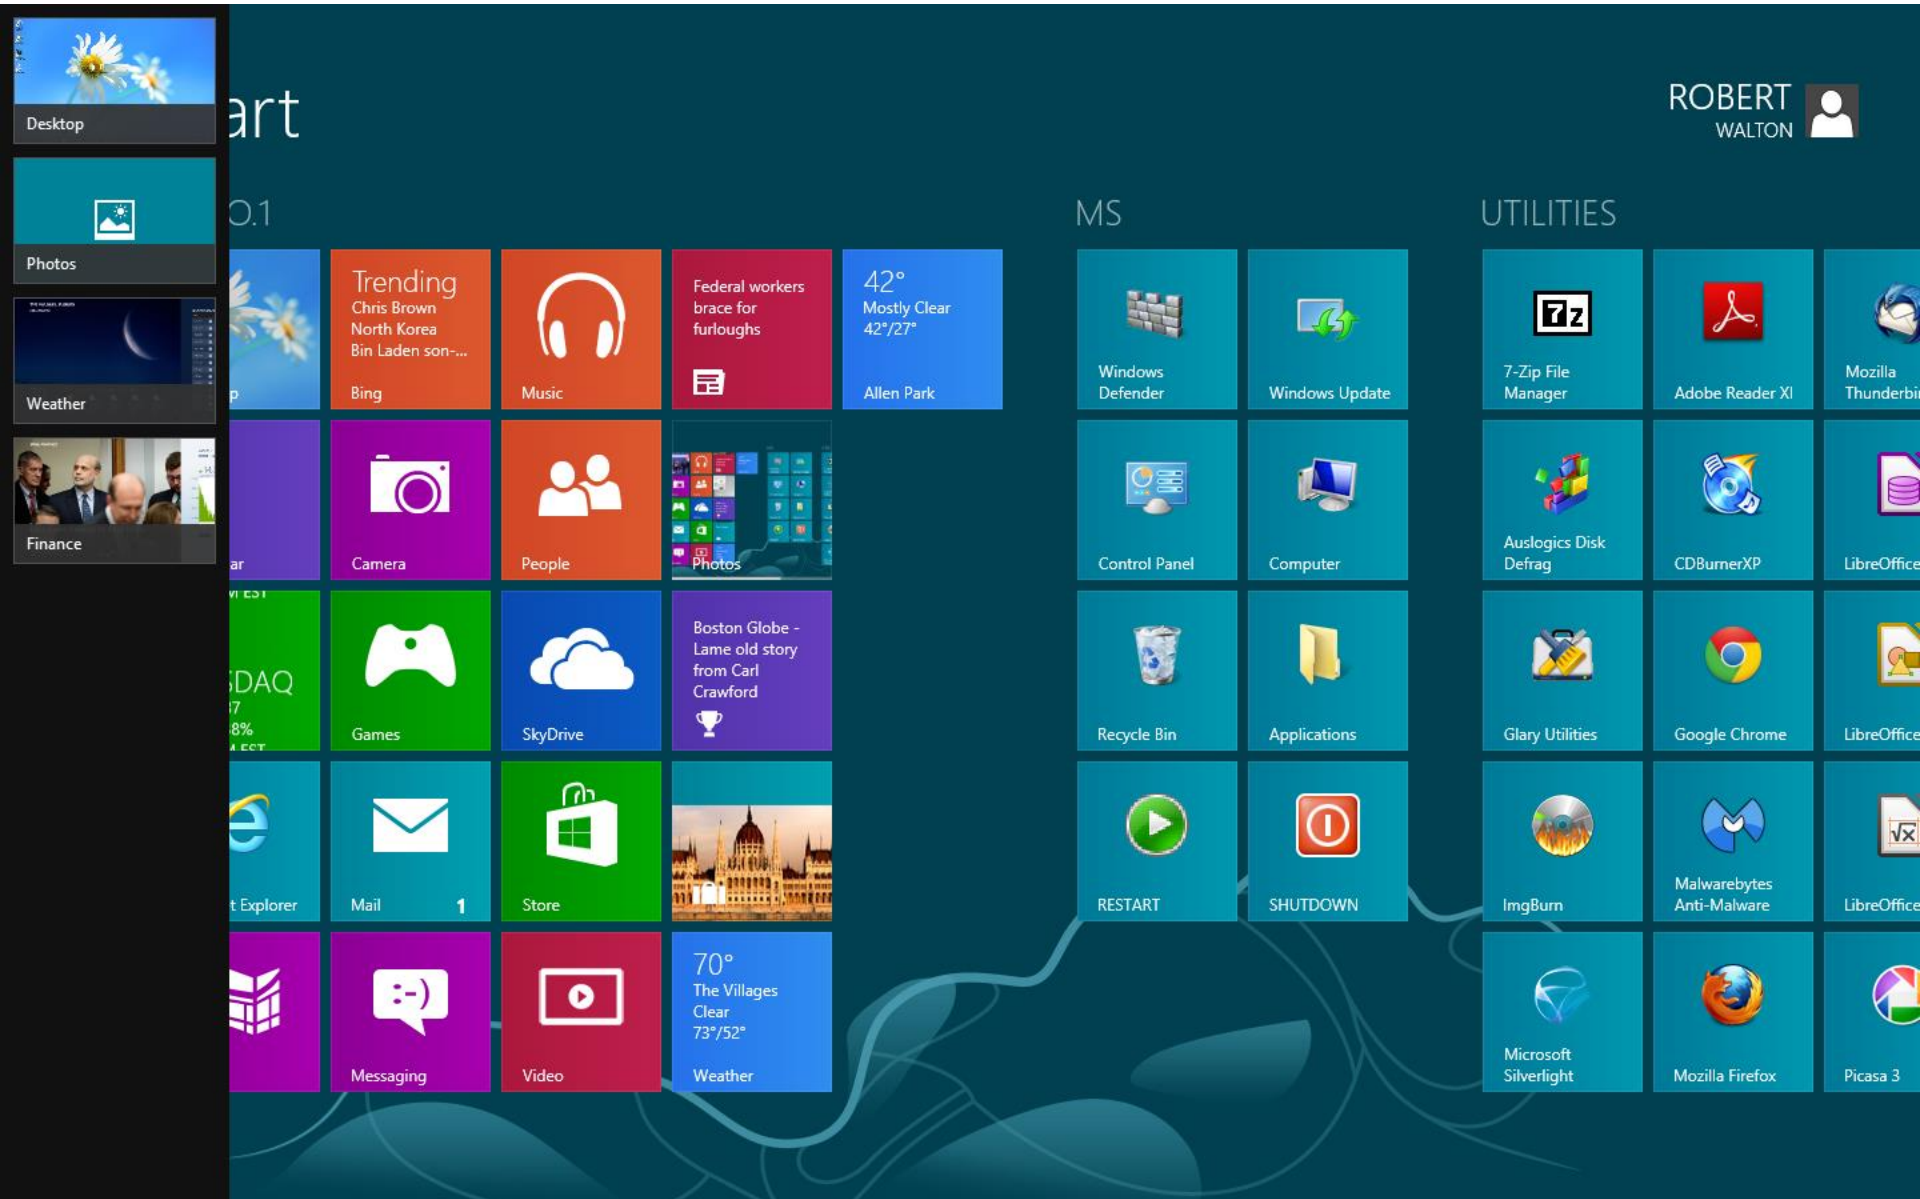

Always Available system tray icons:

- Network
- 13
- Unavailable
- Notifications
- Power
- Keyboard

Change PC settings

Charms Bar Items: SETTINGS

Charms Bar Items: SETTINGS

Where ever you open the Settings Charm you will notice that the bottom half never changes, these are system wide settings and give you access to:

Network - where you can configure your internet connection

Volume - Where you can adjust the master volume between 0 and 100 percent

Brightness - Letting you adjust the brightness of your screen

Notifications - Giving you the option to suspend notifications for different periods of time

Power - Allowing you to shut down your computer/tablet

Keyboard - Lets you change your keyboard language.

Left-side, Upper or Lower corner = Open apps

Hot-Key: Win + Tab = Open Apps

Hot-Key: Win + X = PowerUser Menu