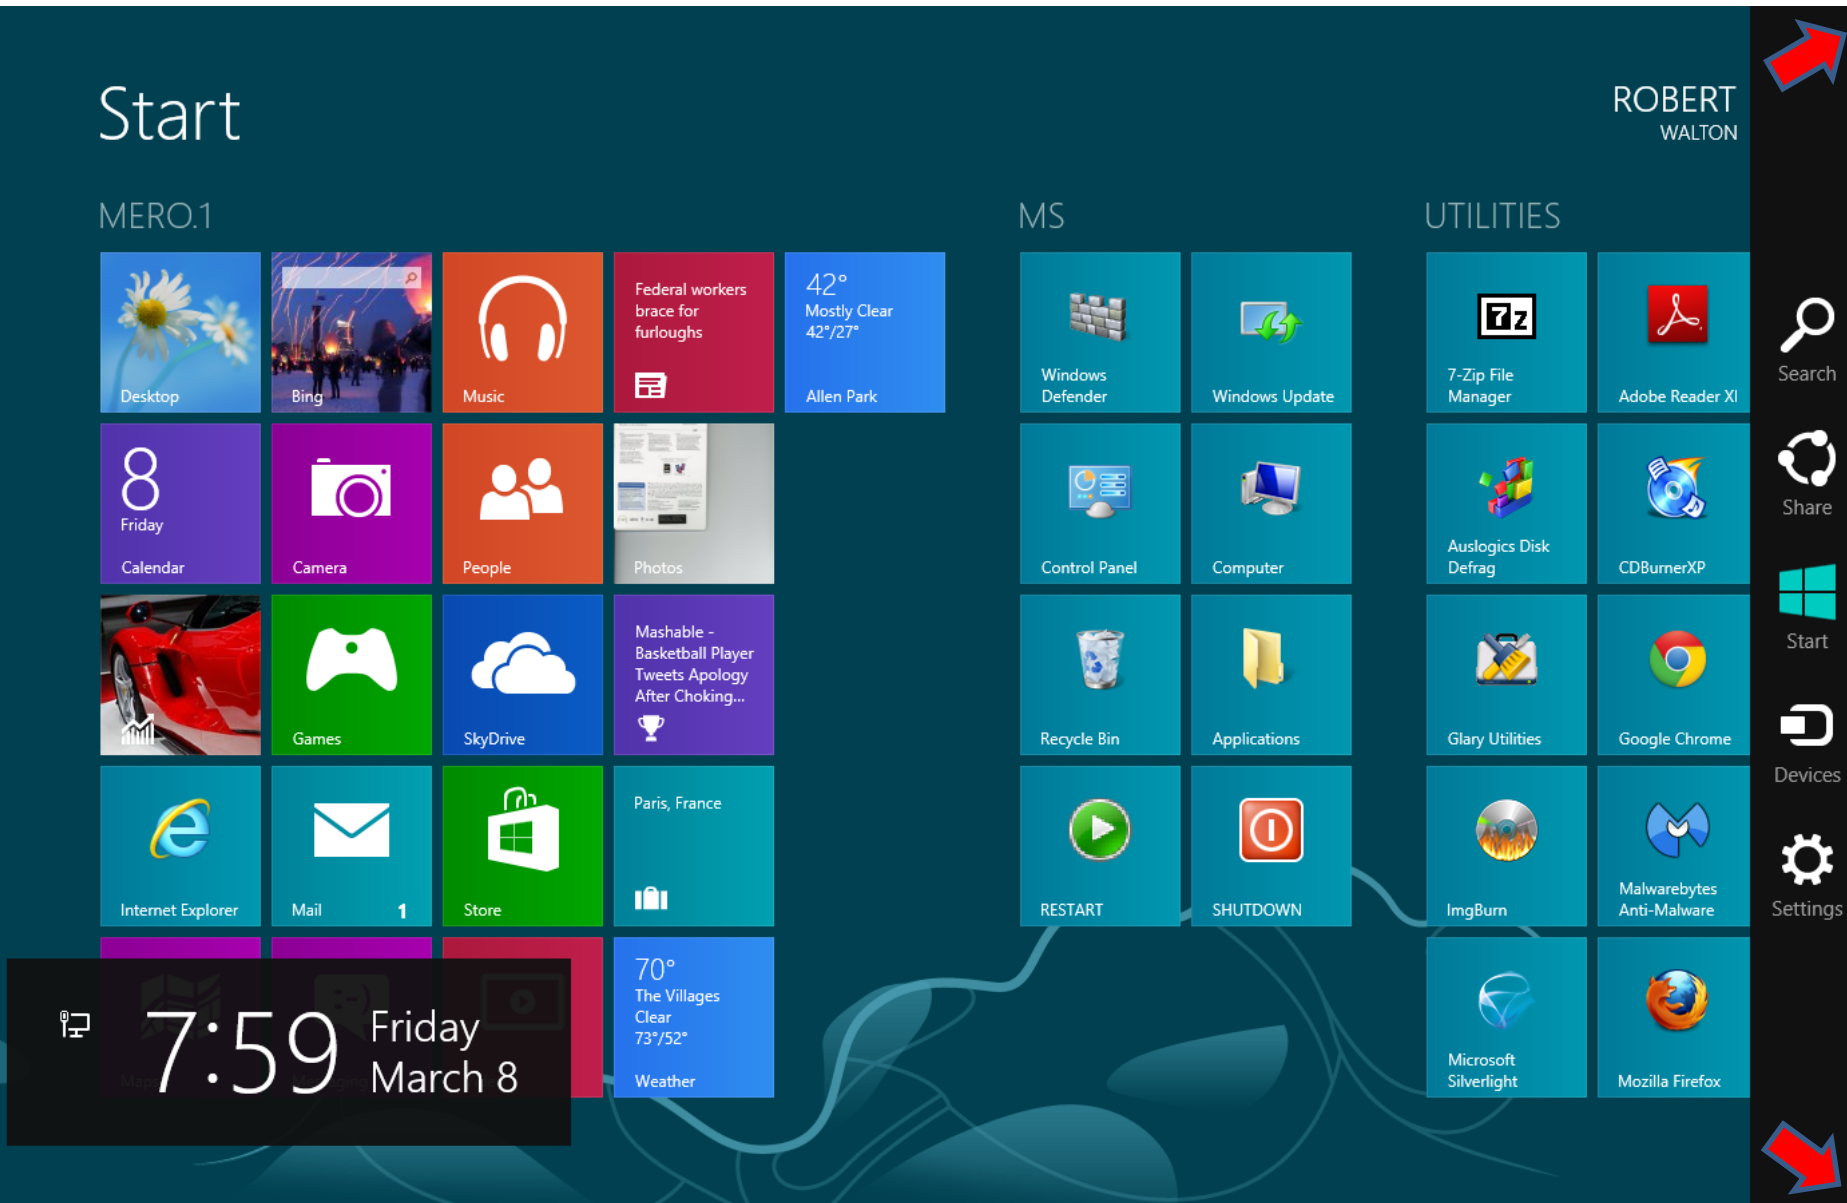

Windows 8 Navigation

Part 2

The Villages Computer Club

Bob Walton

May-03-2013

OVERVIEW

- Navigation device history
- Navigation Windows 8 style
- Charms Bar details
- **SHUTDOWN & RESTART** shortcuts

'Navigation / Input Device' History

- Keyboard
- Keyboard + *Mouse*
- Keyboard + *Touch-pad* + *Stylus*
- Keyboard + *Touch-screen* + *Stylus*

Windows 8 START screen (EDGE-UI)

Windows 8 START screen: Right-side Corners=Charms Bar

Hot-Key: Win + C = Charms Bar

Search

This charm provides easy access to the system-wide search functionality in Windows 8.

It's context-sensitive, so if you tap it from the Start screen or Windows desktop, it will trigger the new Start Search experience, which lets you find apps (and applications), settings, and files on your PC.