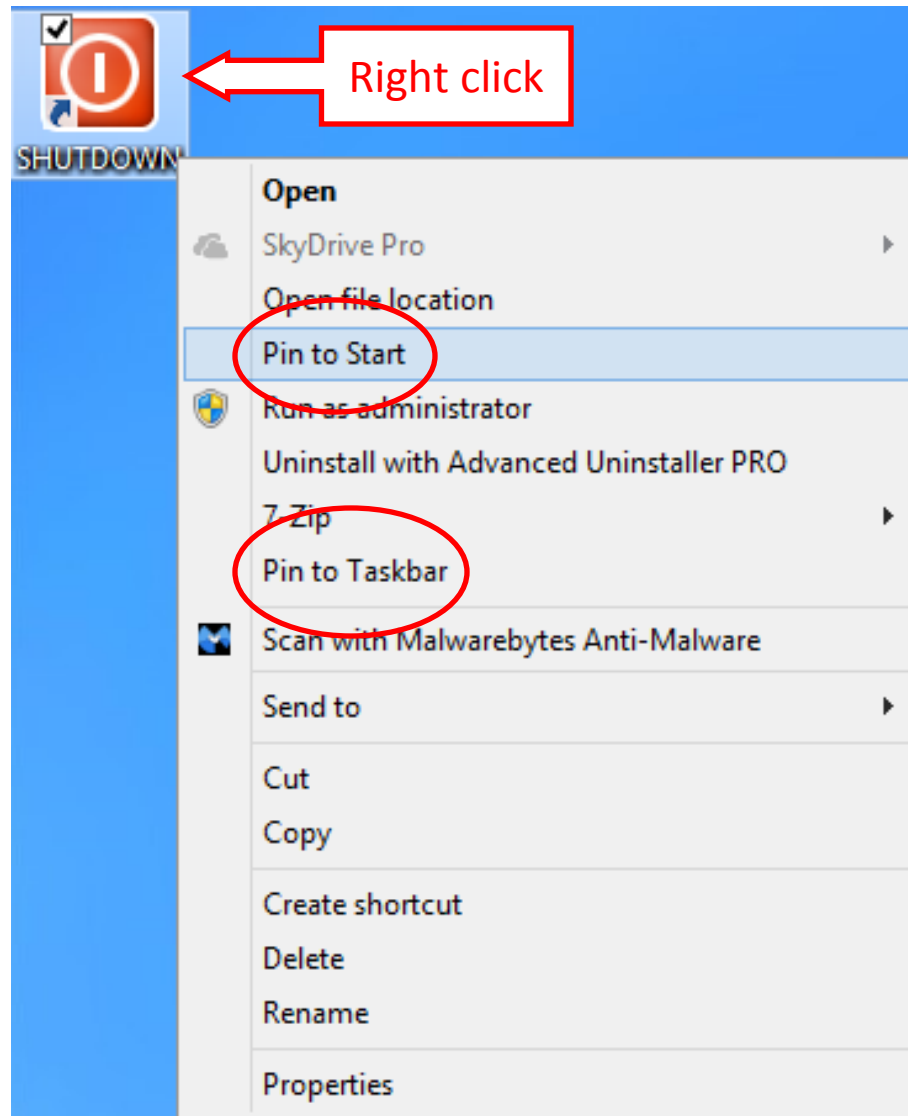

START Screen: SHUTDOWN & RESTART

Start

RJW 

METRO.1

The METRO.1 Start screen features a grid of tiles. The top row includes Desktop, a clock showing 1:06 PM on Thu, 4/25/2013, Games, Internet Explorer, SkyDrive, and a photo of a basketball player. The second row shows Weather (78° in The Villages), Allen Park weather (49°), Mail, Messaging, Store, and a photo of a stadium. The third row contains Bing, Calendar (25 Thursday), Music, a news tile about Syria, a RESTART tile, and a SHUTDOWN tile. The bottom row includes Camera, a news tile about Exxon, People, and Photos. A red rectangle highlights the RESTART and SHUTDOWN tiles.

METRO.2

The METRO.2 Start screen features a grid of tiles. The top row includes Getting Started with Windows 8, Cheat Keys & Tips, Windows 8 Shortcuts, Windows 8 Shortcuts, and Tile A File. The second row contains NINITE1, NINITE.IE10, and ICONTEST.

MS.1

The MS.1 Start screen features a grid of tiles. The top row includes Windows Defender, Control Panel, and Recycle Bin. The bottom row includes Hyper-V Virtual Machine...

Pin to START SCREEN & TASKBAR