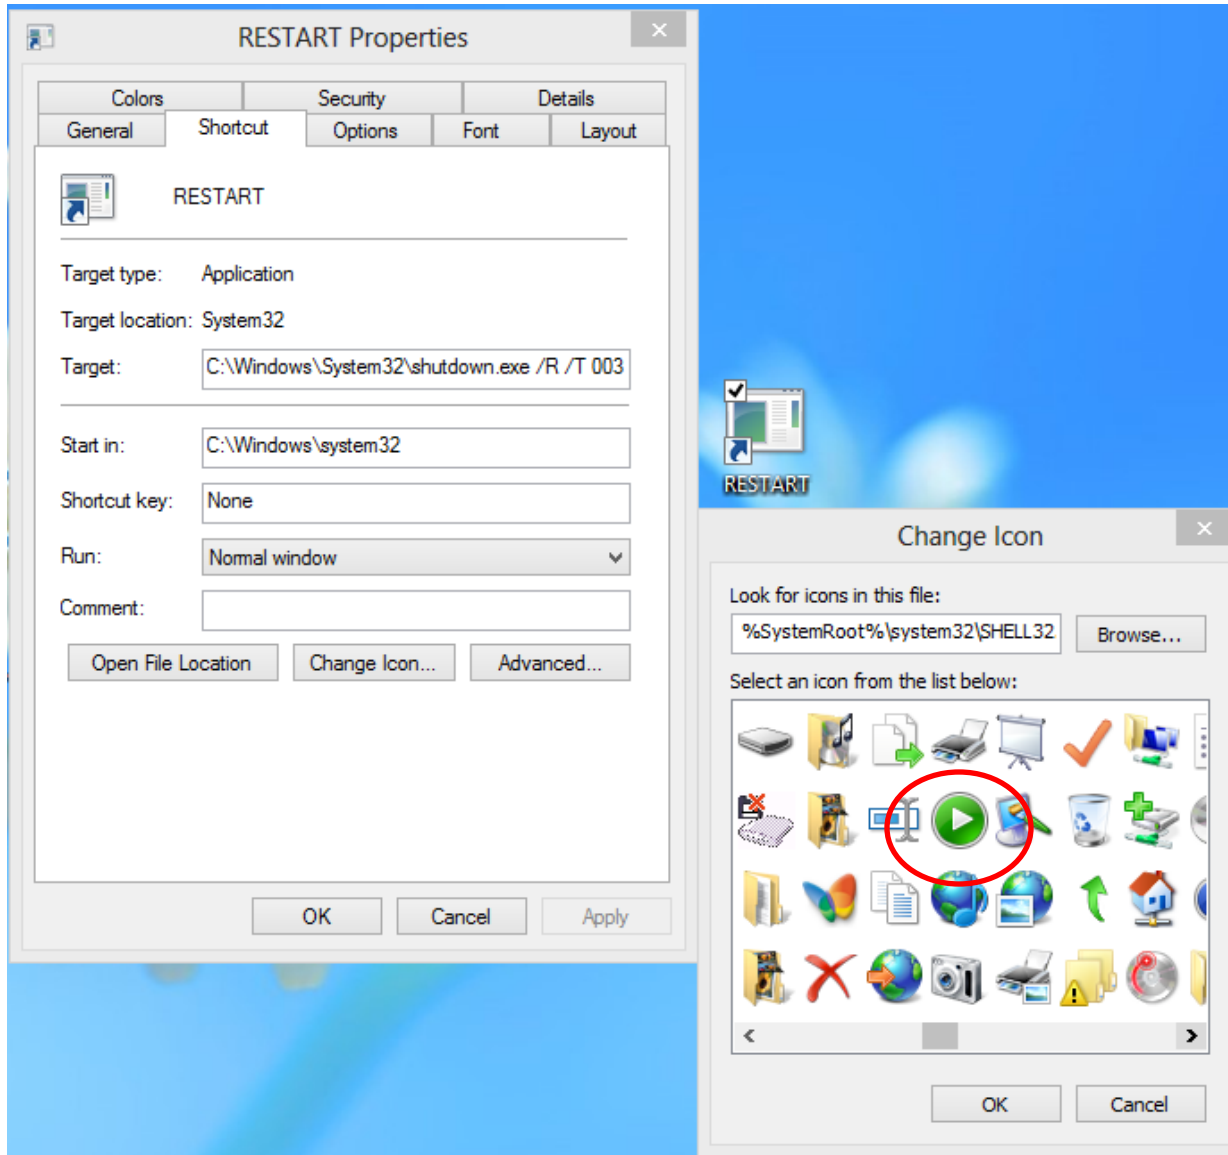

Settings

Start

Tiles

Help

A screenshot of the Windows Settings application. The 'Power' option is highlighted with a red box. The menu includes: Sleep, Shut down, Restart, and Power. Other settings like Network, Inavailable, Notifications, and Keyboard are visible in the background.

1. Right-Click, select PROPERTIES

2

3

4

5

6

Desktop: Create a RESTART Shortcut

Desktop: Create a RESTART Shortcut

START Screen: SHUTDOWN & RESTART

Start

RJW 

METRO.1

The METRO.1 Start screen features a grid of tiles. The top row includes Desktop, a clock showing 1:06 PM on Thu, 4/25/2013, Games, Internet Explorer, SkyDrive, and a photo of a basketball player. The second row shows Weather (78° in The Villages), Allen Park weather (49°), Mail, Messaging, Store, and a photo of a stadium. The third row contains Bing, Calendar (25 Thursday), Music, a news tile about Syria, a RESTART tile, and a SHUTDOWN tile. The bottom row includes Camera, a news tile about Exxon, People, and Photos. A red rectangle highlights the RESTART and SHUTDOWN tiles.