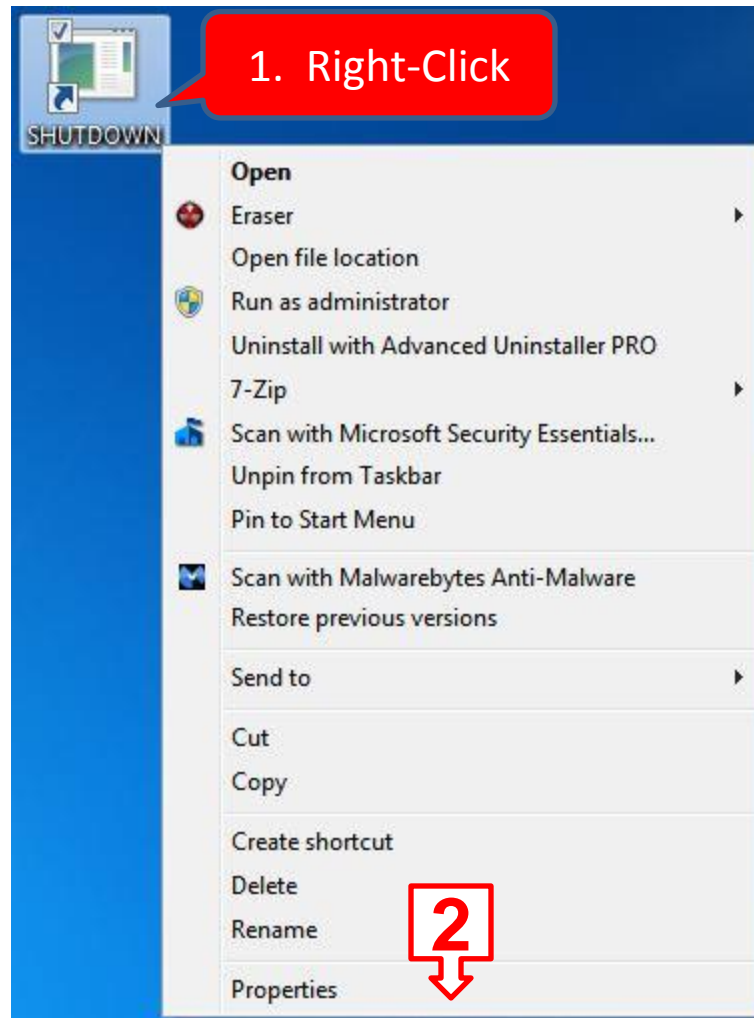

SHUTDOWN /S /T 003

System **RESTART**

SHUTDOWN /R /T 003

Desktop: Create a SHUTDOWN shortcut

Desktop: Create a SHORTCUT

Desktop shortcut: Change icon

Desktop shortcut : Change icon

The image shows a Windows 8 desktop with a blue background. A desktop shortcut named 'SHUTDOWN' is visible. A red callout box with the number '1' and an arrow points to the shortcut, with the text '1. Right-Click, select PROPERTIES'. Below the desktop, the 'Change Icon' dialog box is open. A red callout box with the number '2' and an arrow points to the 'Change Icon...' button in the 'SHUTDOWN' properties window. Another red callout box with the number '3' and an arrow points to a red power button icon in the 'Change Icon' dialog's list. A red callout box with the number '4' and an arrow points to the 'OK' button in the 'Change Icon' dialog. A red callout box with the number '5' and an arrow points to the 'Apply' button in the 'SHUTDOWN' properties window. A final red callout box with the number '6' and an arrow points to the 'OK' button in the 'SHUTDOWN' properties window.