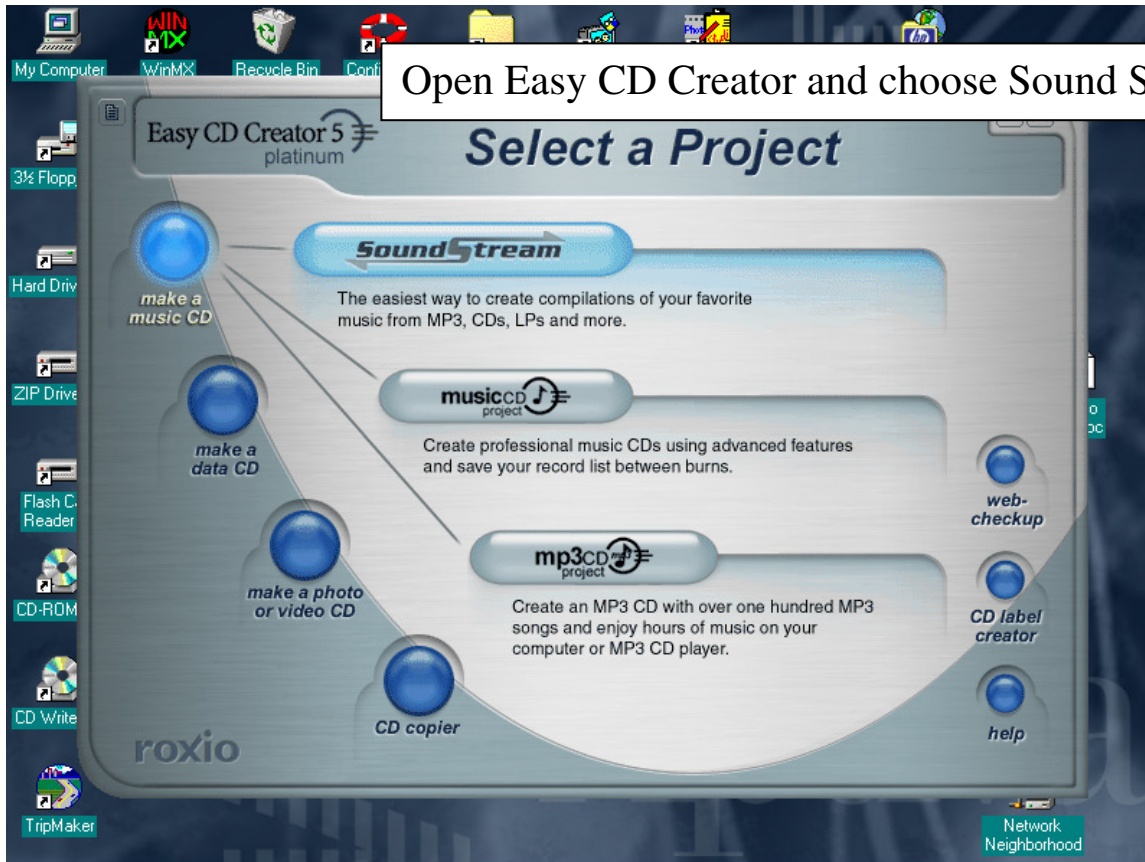

Open Easy CD Creator and choose Sound Stream

Then Choose Spin Doctor