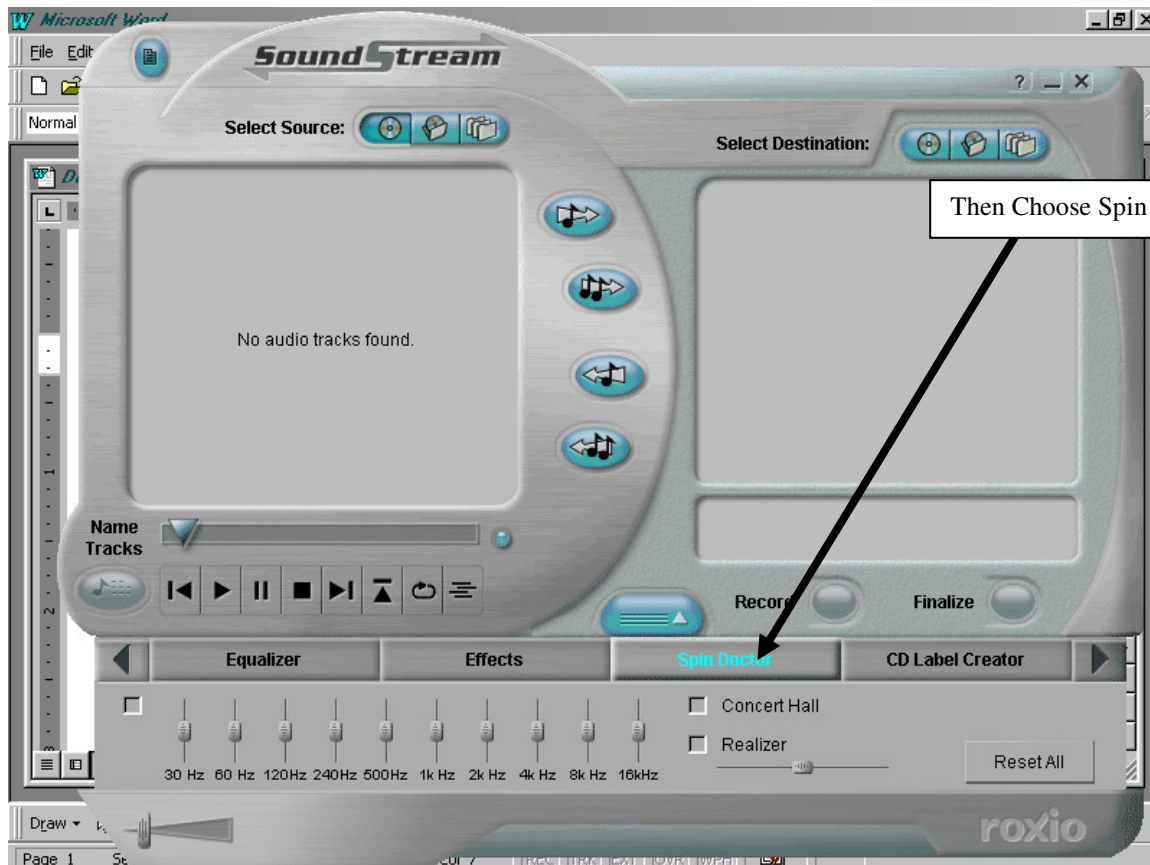

Open Easy CD Creator and choose Sound Stream

Then Choose Spin Doctor